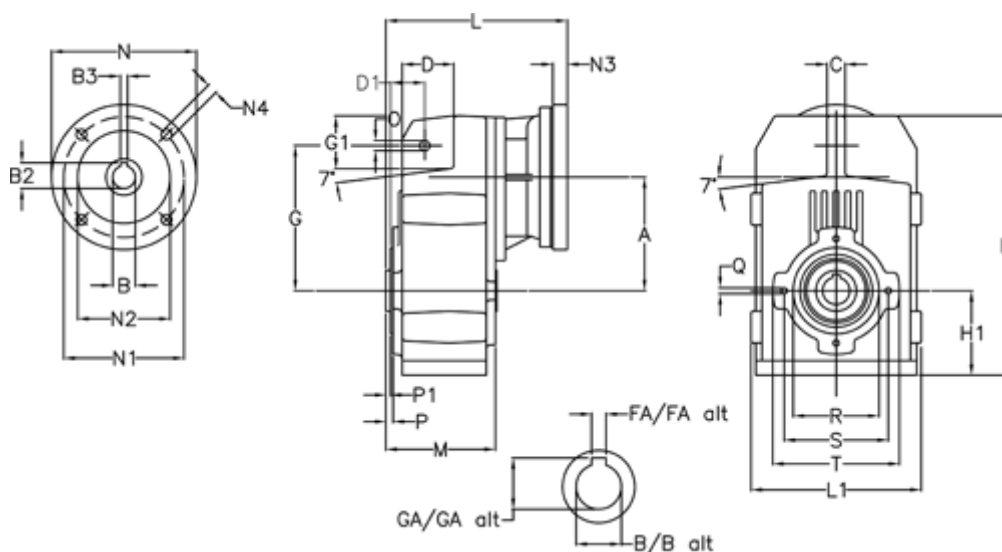

Article number: 29560325363225
 Description: Shaft mounted gear
 A313H35-253,6-P71B5

Measures

A = 150.50	FA = 10	M = 125.0	Q = M10x17
B = 35	G = 170	N = 160	R = 110
B1 = 14	G1 = 84.0	N1 = 130	S = 130
B2 = 16.3	GA = 38.3	N2 = 110	T = 150
B3 = 5	H = 326.0	N4 = M8x16	
C = 20	H1 = 102.0	O = 13	
D = 68.0	L = 225.5	P = 6.5	
D1 = 54.0	L1 = 210	P1 = 3.5	